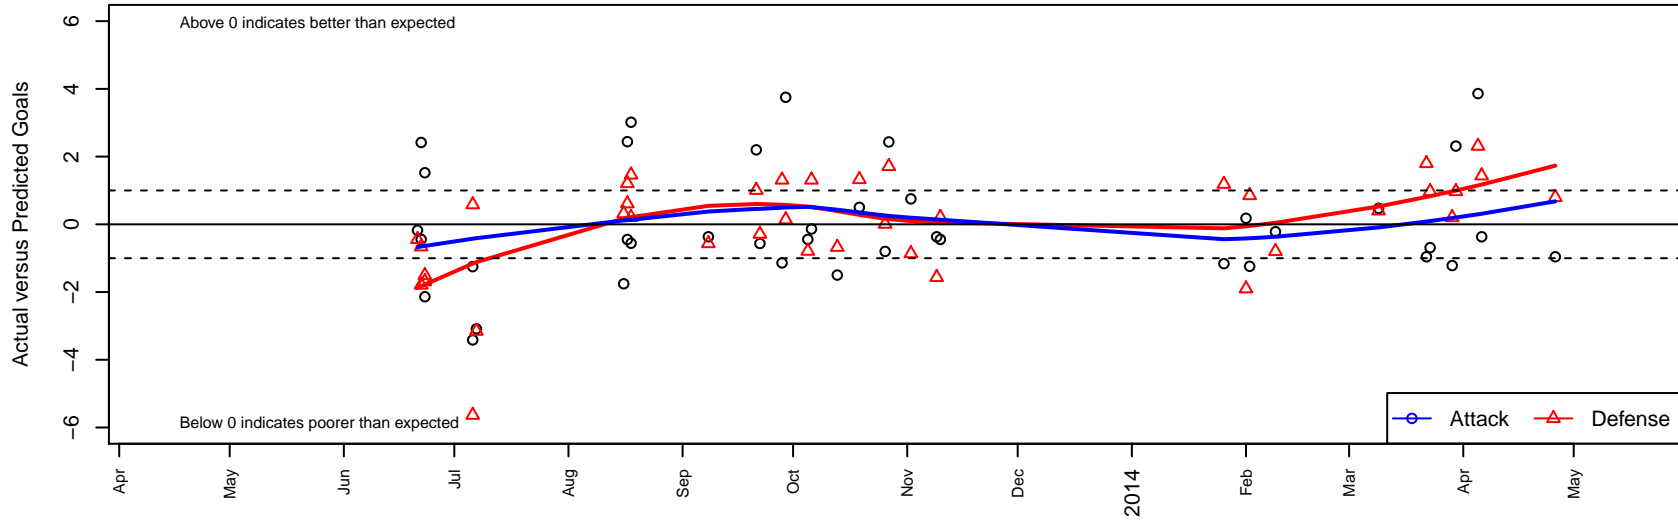

SSC Shadow A B01

Dots are actual minus expected GF (blue circles) and GA (red triangles).
Blue line is smoothed change in attack strength. Red is smoothed change in defense strength.